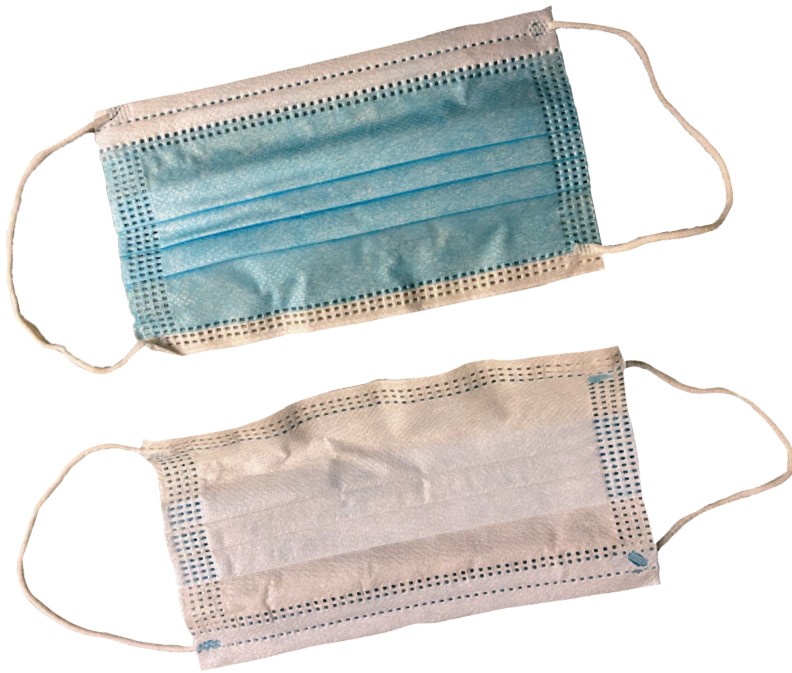

Three-Ply Daily Masks

Applied Industrial Technologies and Guardian Innovations

Features and Benefits

- Three-ply construction
- Three pleats of folds to allow the user to expand the mask so it covers the area from the nose to the chin
- Elasticized ear loop to secure mask behind the ears
- Length is approximately 17.5 cm and width is approximately 9.5 cm
- 50 single-use masks per box
- Bacterial filtration efficiency is >95%
- Registered with the FDA

| Item No. | Description |
|-----------|--------------------------|
| 117224452 | DAILY MASKS - 50 PER BOX |

Applied® has partnered with Guardian Innovations to bring you non-medical personal protection masks that are made from three layers of soft non-woven material with elastic ear loops. They're suitable for personal protection use both at home or work and can be used indoors and out. This comfortable mask helps filter air pollution, dust, smoke, germs and pollen.

CDC Disclaimer (April 3, 2020)

The CDC recommends wearing cloth face coverings in public settings where social distancing measures are difficult to maintain (e.g. grocery stores and pharmacies), especially in areas of significant community-based transmission. The CDC also advises the use of simple cloth face coverings to slow the spread of the virus and prevent people who may have the virus and not know it (asymptomatic carriers) from transmitting it to others.